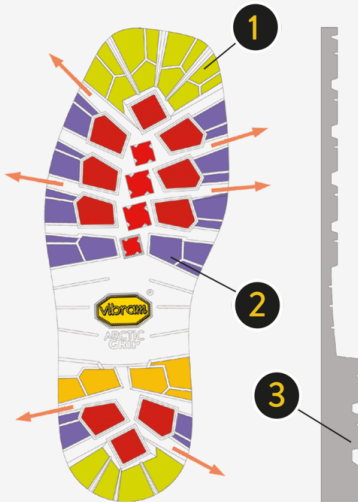

YELLOW ITEM CODE: 007AG

REGION OF PRODUCTION:

Far East

CONSTRUCTION:

Sole

MATERIAL:

Solid Rubber

MAIN TECHNOLOGY:

Arctic Grip

USE:

SPORT & OUTDOOR - Snow Sports

AFTER MARKET - Repair

LIFESTYLE - Dress & Casual

SIZE/THICKNESS:

0360 | 0380 | 0390 | 0400 | 0412 | 0420 | 0434 | 0440 | 0456 | 0460 | 0478 | 0480 | 0490 | 0500

TECHNICAL SHEET

DESIGN & TECHNOLOGY

- 1. Large contact area for GRIP PERFORMANCE
- 2. Stability lug zone for SAFETY and COMFORT
- 3. High profile lugs for TRACTION ON SNOW

 GRIP	 TRACTION	 BRAKING
 STABILITY	 CUSHIONING	 SELF-CLEANING